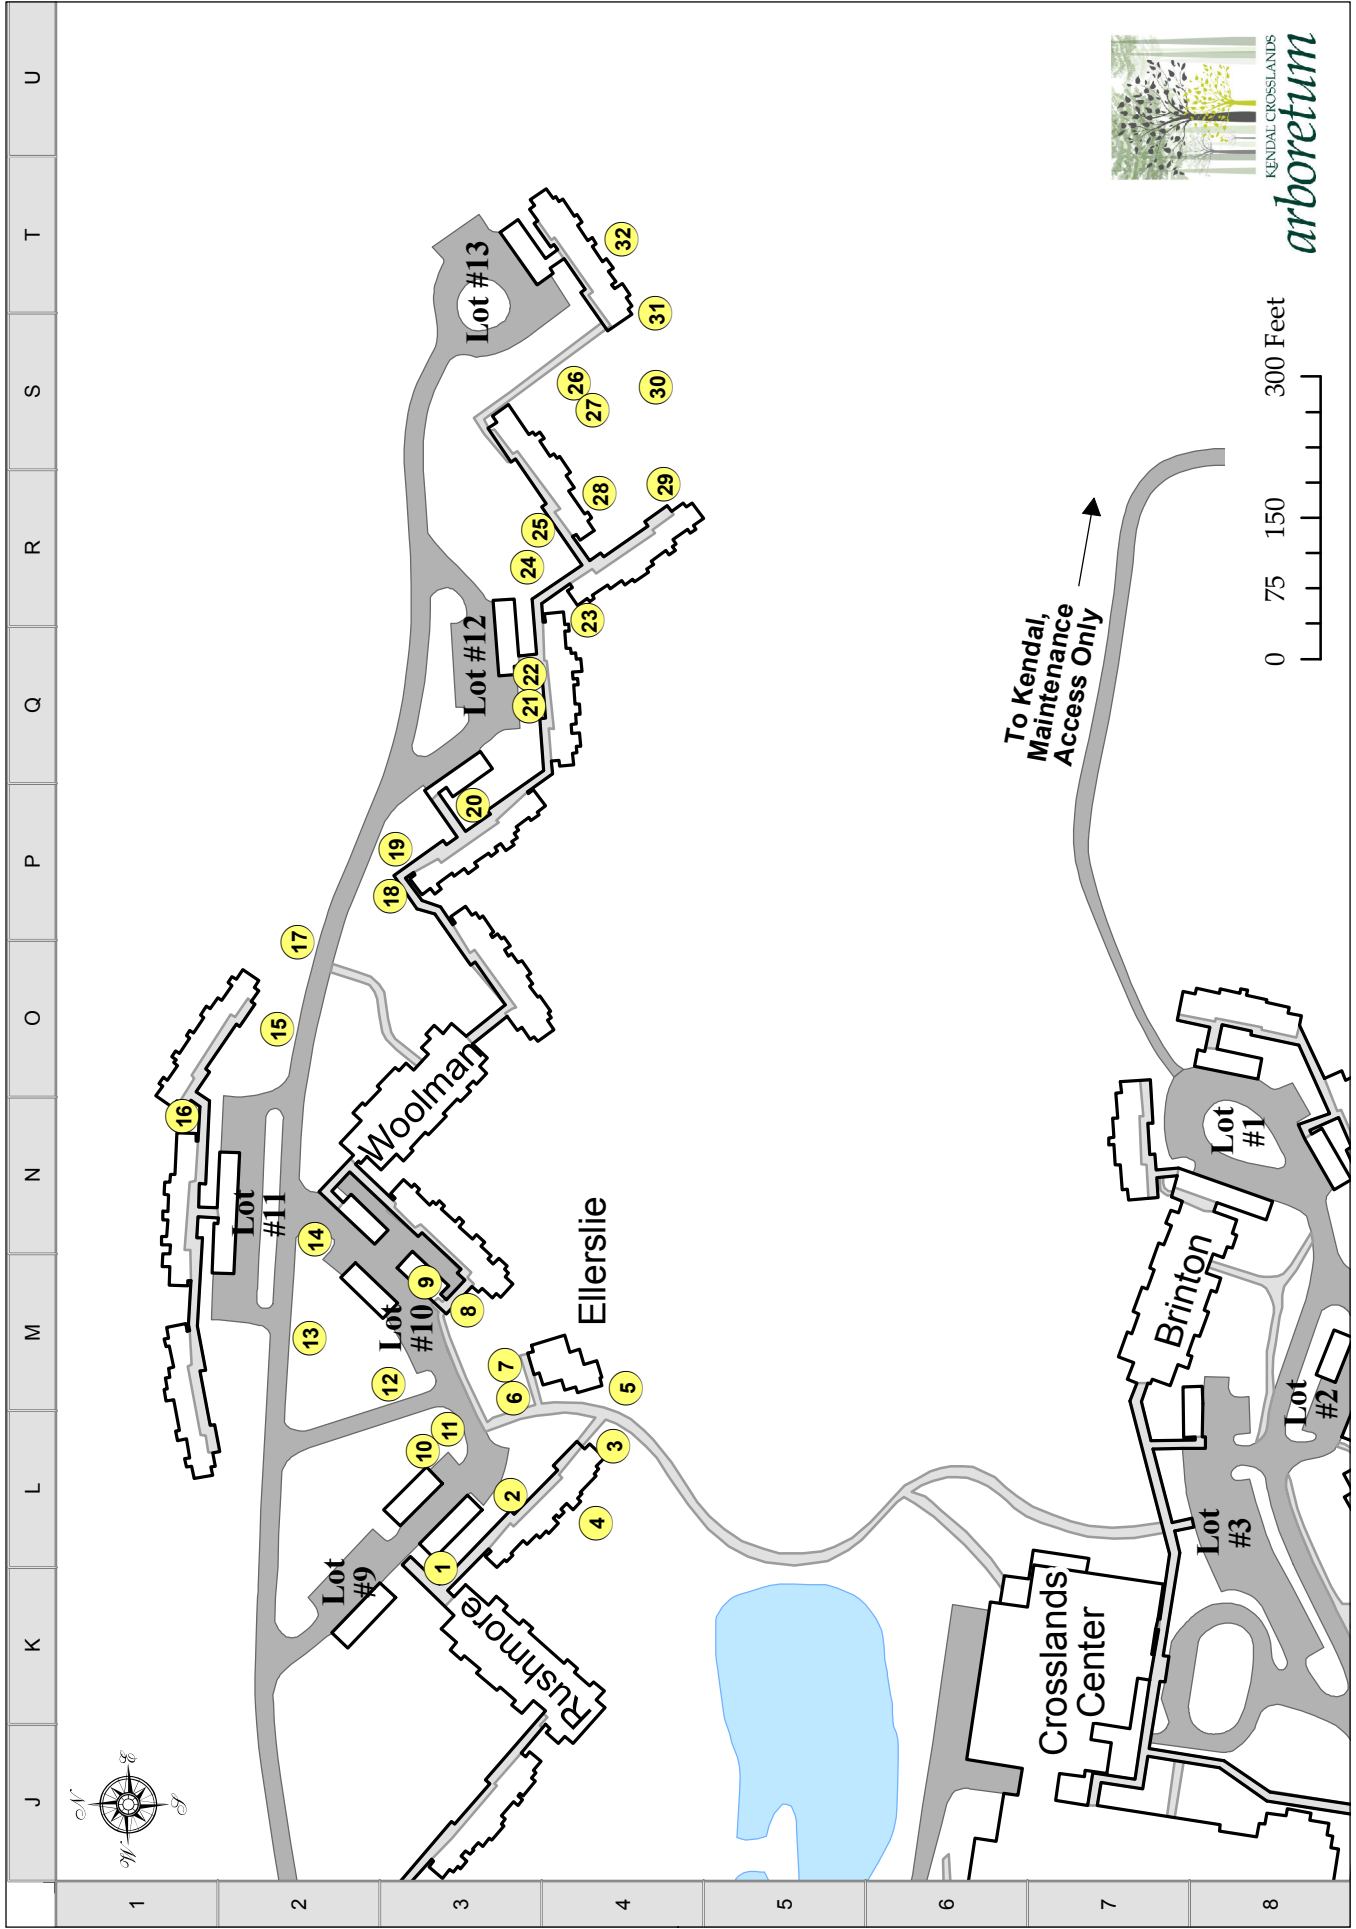

CROSSLANDS NORTHEAST LOOP WALK

SEE NUMBERED TREE LIST AND GRID REFERENCES ON REVERSE SIDE.

March 2016