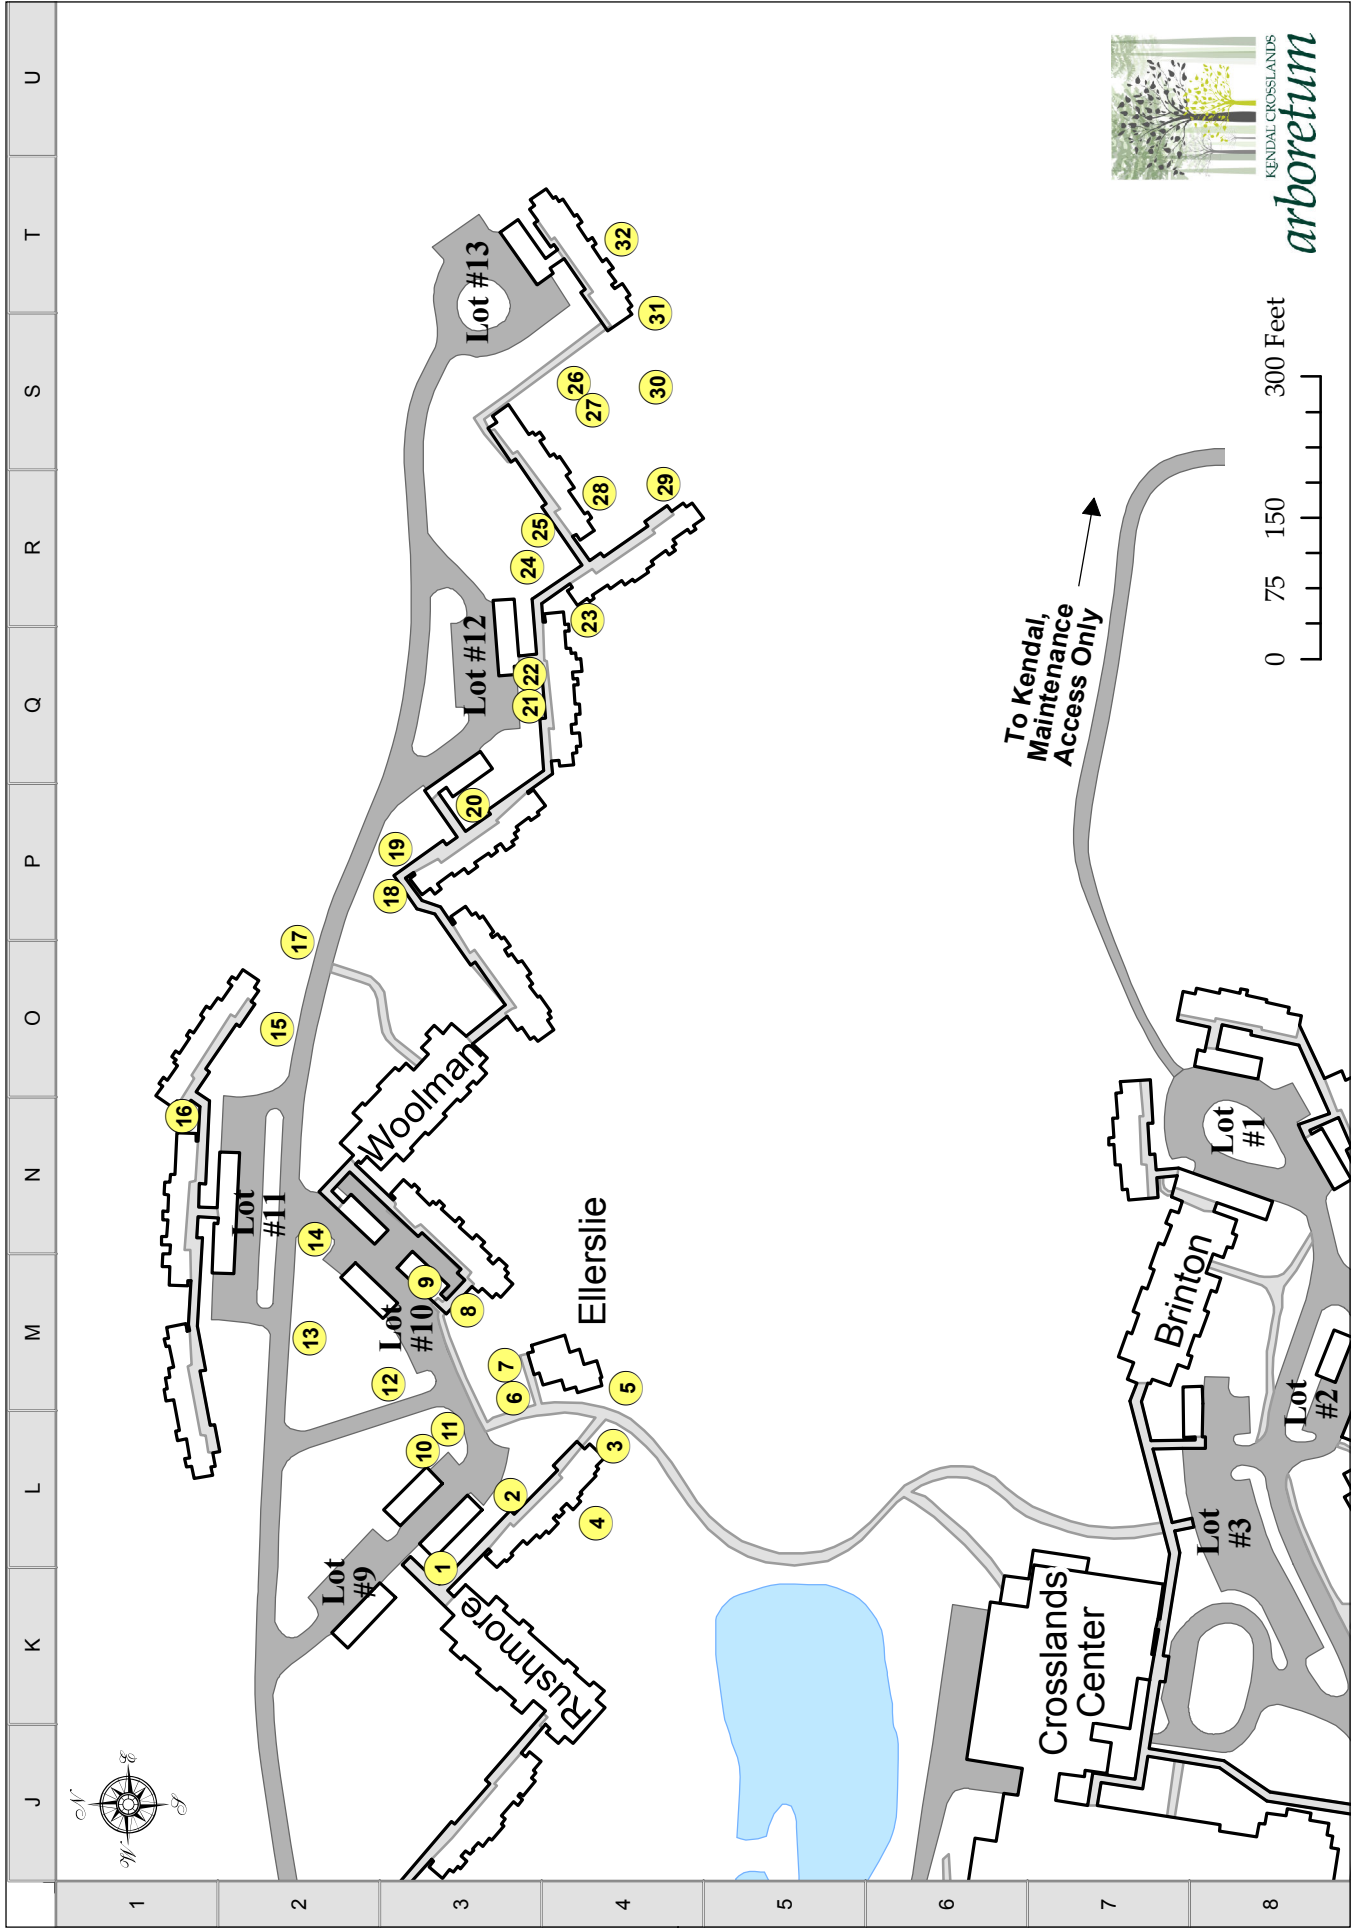

# CROSSLANDS NORTHEAST LOOP WALK

SEE NUMBERED TREE LIST AND GRID REFERENCES ON REVERSE SIDE.

March 2016