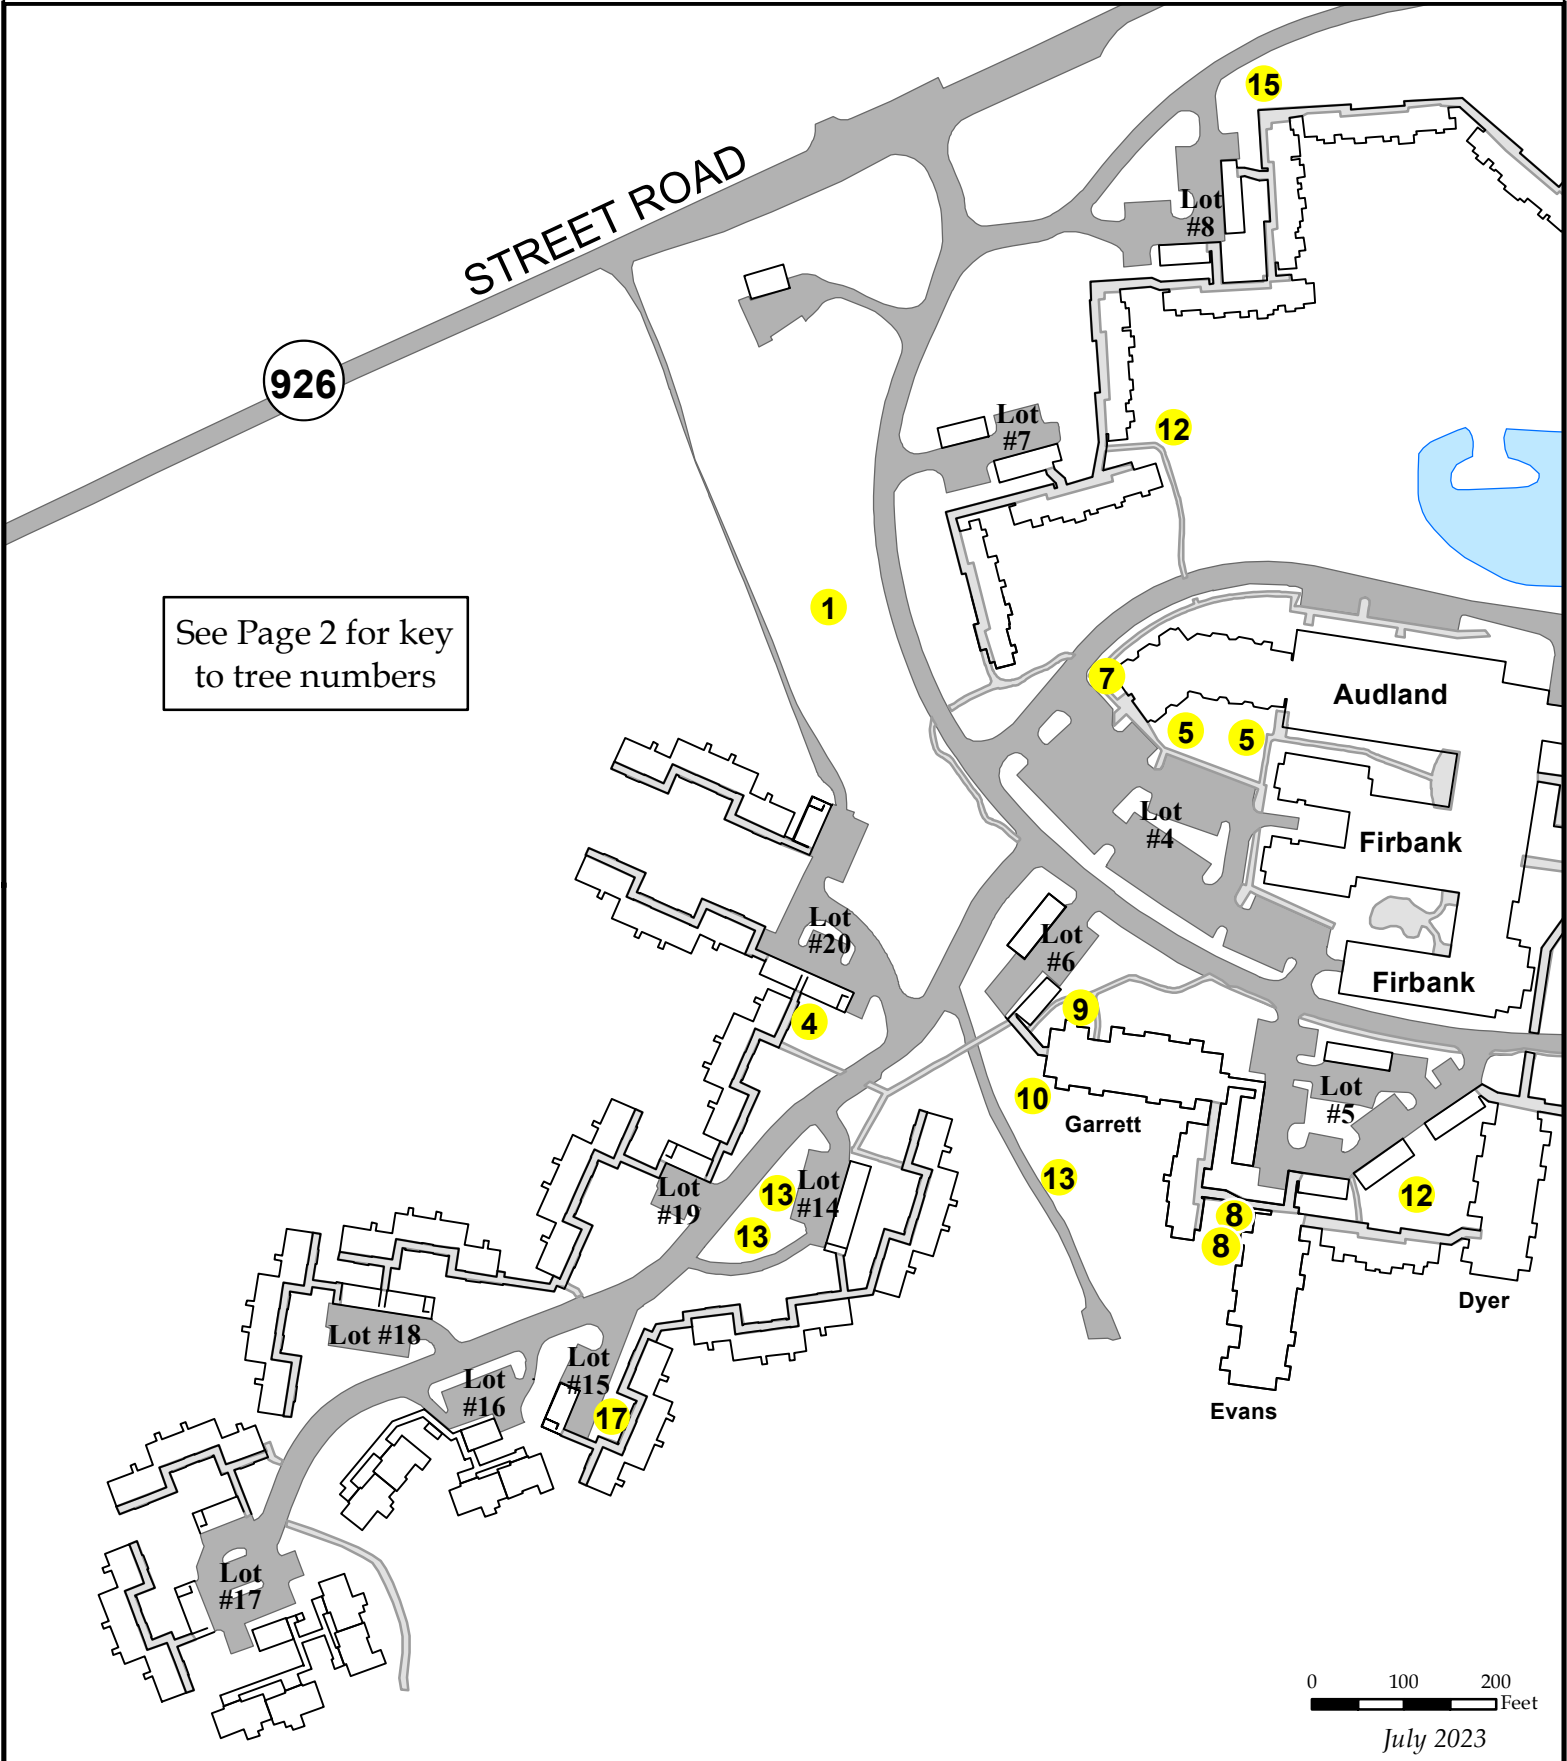

Kendal Crosslands Arboretum

Magnolia Collection - Crosslands Campus (West)

KEY TO MAGNOLIA COLLECTION – CROSSLANDS CAMPUS

Tree Numbers Refer to Map

- | | |
|---|--|
| 1. Magnolia 'Judy Zuk' (2 trees) | Judy Zuk Magnolia |
| 2. Magnolia "Ann" (Little Girl Series) | Ann Magnolia |
| 3. Magnolia grandiflora 'Bracken's Brown Beauty' (5 trees) | Bracken's Brown Beauty Southern Magnolia |
| 4. Magnolia macrophylla | Bigleaf Magnolia |
| 5. Magnolia virginiana (6 trees) | Sweetbay Magnolia |
| 6. Magnolia virginiana 'Jim Wilson [Moonglow®] (3 trees) | Moonglow Sweetbay Magnolia |
| 7. Magnolia virginiana var. australis 'Perry Page' [Sweet Thing™] | Sweet Thing Sweetbay Magnolia |
| 8. Magnolia "Jane" (Little Girl Series) (2 trees) | Jane Magnolia |
| 9. Magnolia (Little Girl Series) | Little Girl Series Magnolia |
| 10. Magnolia grandiflora (3 trees) | Southern Magnolia |
| 11. Magnolia x soulangeana (3 trees) | Saucer Magnolia |
| 12. Magnolia stellata (3 trees) | Star Magnolia |
| 13. Magnolia stellata chrysamemummiflora (2 trees) | Star Magnolia |
| 14. Magnolia x 'Sun Spire' | Sunspire Magnolia |

- | | | |
|-----|-------------------------------------|-------------------------|
| 15. | Magnolia x 'Lois' | Lois Magnolia |
| 16. | Magnolia 'Yellow Lantern' (3 trees) | Yellow Lantern Magnolia |
| 17. | Magnolia grandiflora 'Little Gem' | Little Gem Magnolia |
| 18. | Magnolia 'Day Break' | Daybreak Magnolia |